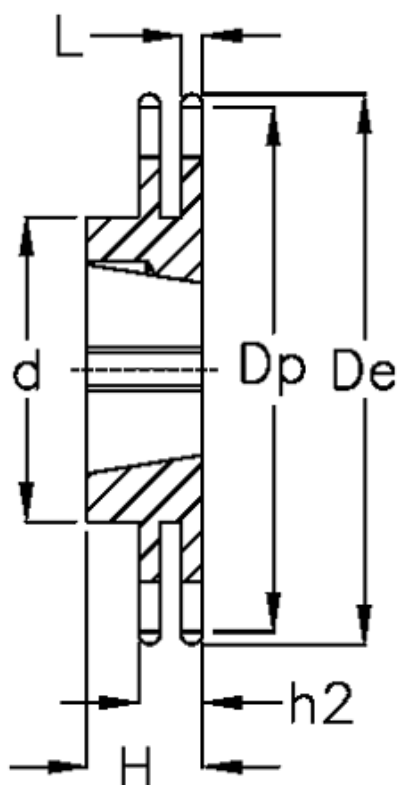

Article number: 616032007038

Description: Taperbored sprocket 12 B-2 Z=38 duplex
for bushing 2517

Measures

C	= 2	h2	= 30.3
d	= 140	Material	= Stål
De	= 239	Number of teeth	= 38
Dp	= 230.69		
For bush	= 3020		
For chain size	= 3/4" x 7/16"		
For chain type	= 12 B-2		
H	= 51		